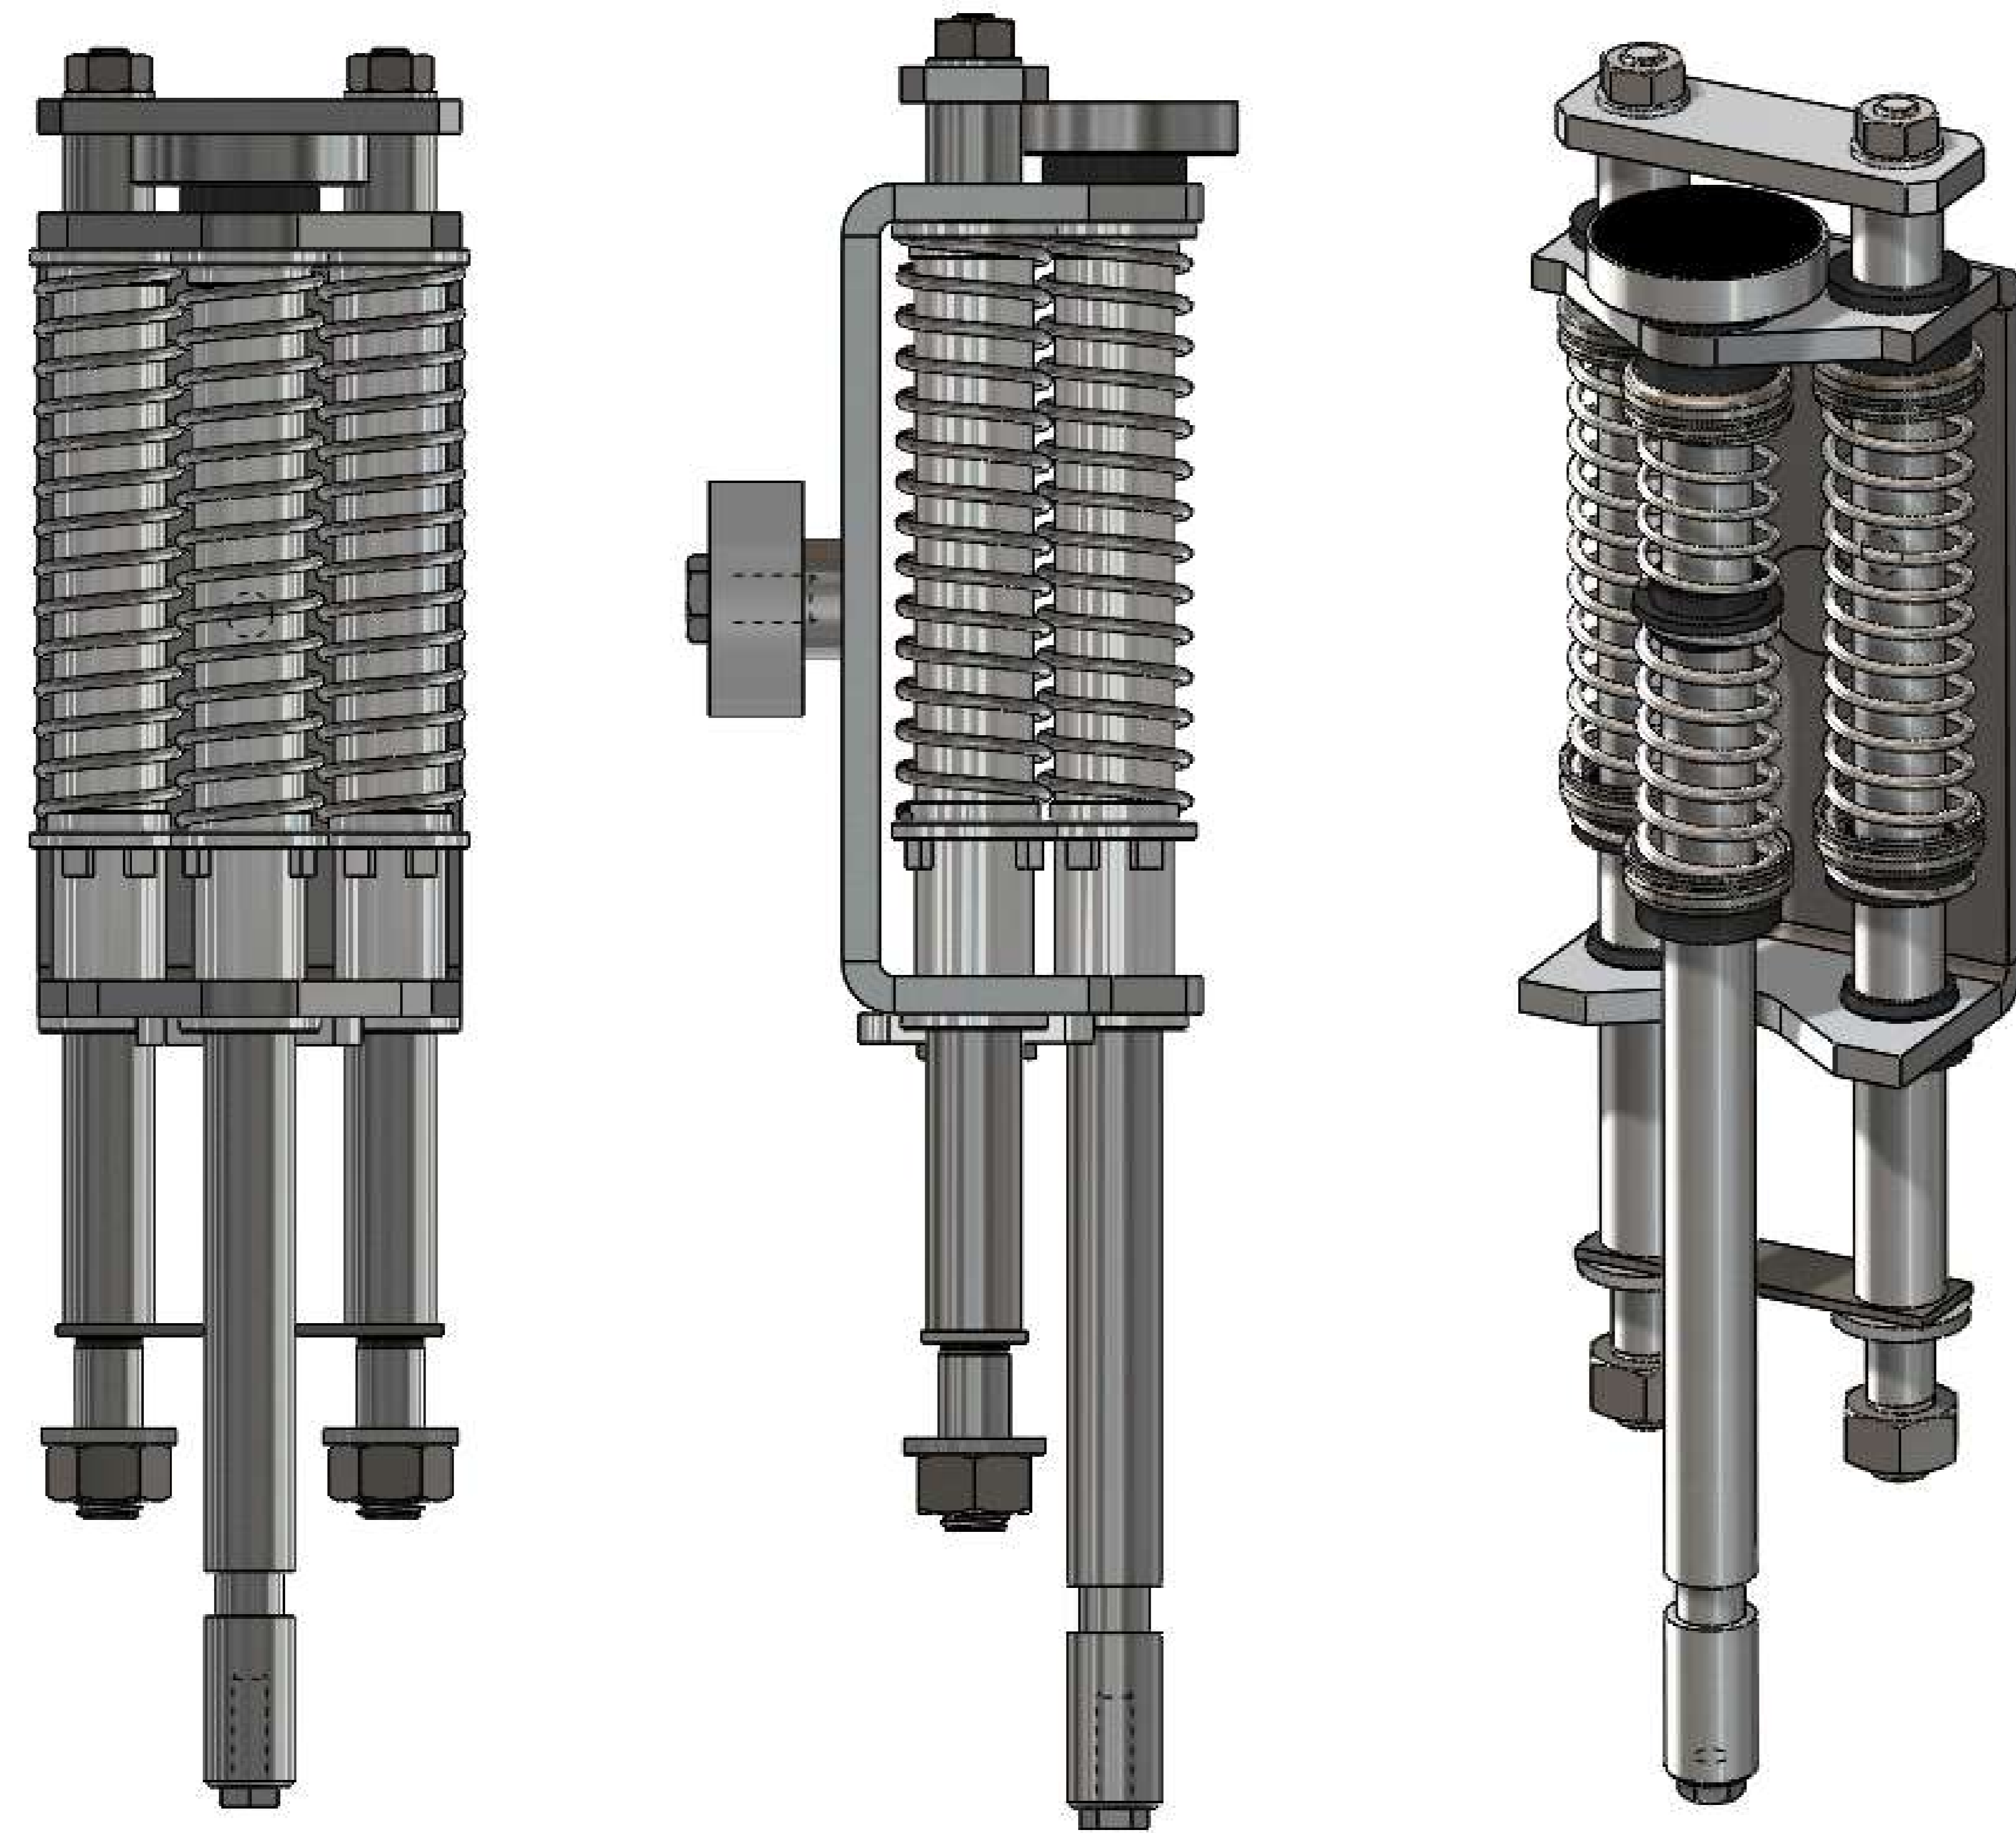

Benefits

- Full length sleeve to protect shaft longevity
- Less components (maintenance simplified)
- Improved support
- Self-lubricated sleeves

Standard components

Rod guide
(D=16.0 L=259.0)
UMKN-1018321062

Centering Bolt
UMKN-1018321250

Cam Roller (plastic)
UMKN-1018320580

Bush
UMKN-1018321100

Ring
UMKN-1018321140

Ring
UMKN-1018321180

CONTACT INFORMATION

Hubert Pelletier
Business Development
Associate
+1 514-349-2493