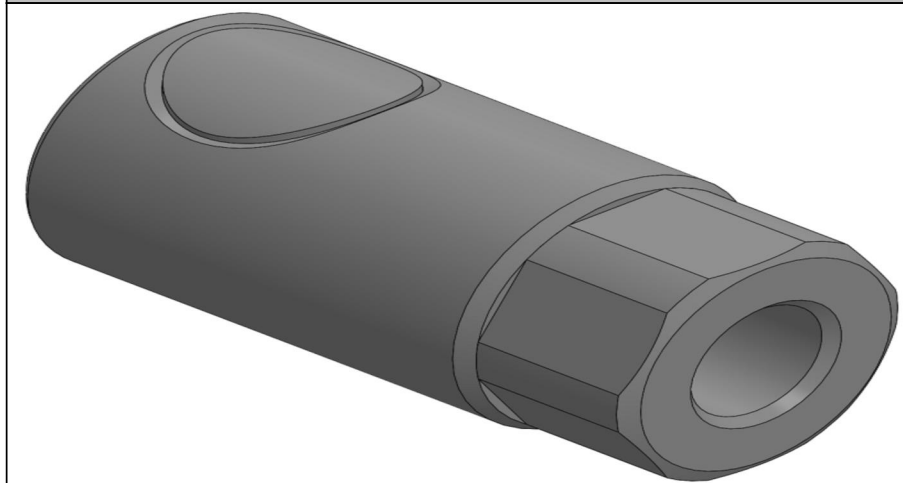

BMR REFERENCE RBE 06-1100

O-I MANUFACTURING FRANCE REFERENCE

MAIN CHARACTERISTICS :
Raccord Staubli RBE 06-1100
Racor Staubli RBE 06-1100

No contractual picture

INDUSTRY :	VERRERIE	UNITS	Pièce
MACHINE :		MINIMUM QUANTITY	1,00
UNIT PRICE IN EUROS WITHOUT VAT	31,44 €	Delivery FR :	7 days*
SUPPLIER :	BMR 931 Route de Saint-Chamas 13680 LANCON PROVENCE FRANCE	Tél. 04.42.55.31.67 Fax : 09.72.30.68.19	E-mail : info@bmr-france.fr Website : www.bmr-industry.com