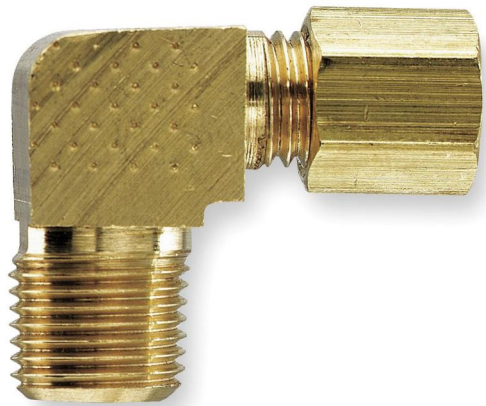

30/06/2016 00:00:00
updated version available on demand

*Estimated delivery time if product not available on stock

BMR REFERENCE 1027KNPT

O-I MANUFACTURING FRANCE REFERENCE

MAIN CHARACTERISTICS :

Raccord Rotatif
Raccord rotatif simple circuit en acier carbone
traité nickel chimique ROHS
De la série 1000. Raccordements mâle et
femelle en 3/4" NPT

BMR REFERENCE 169C64

O-I MANUFACTURING FRANCE REFERENCE

MAIN CHARACTERISTICS :

Parker Compression Fitting Male Elbow 169C, Low Pressure Fitting Elbow, Tube to Pipe, Brass, 3/8T X 1/4.

Vendu par 50

Parker Compression Fitting Macho Elbow 169C, Low Pressure Fitting Elbow, Tube to Pipe, Brass, 3/8T X 1/4.

BMR REFERENCE 16C22

O-I MANUFACTURING FRANCE REFERENCE

MAIN CHARACTERISTICS :

Male Elbow 269C-2-2
Vendu par 50

Macho Elbow 269C-2-2
Vendido por 50

No contractual picture

INDUSTRY :	VERRERIE	UNITS	Pièce
MACHINE :		MINIMUM QUANTITY	1,00
UNIT PRICE IN EUROS WITHOUT VAT	4,11 €	Delivery FR :	15 days*
SUPPLIER :	BMR 931 Route de Saint-Chamas 13680 LANCON PROVENCE FRANCE	Tél. 04.42.55.31.67 Fax : 09.72.30.68.19	E-mail : info@bmr-france.fr Website : www.bmr-industry.com