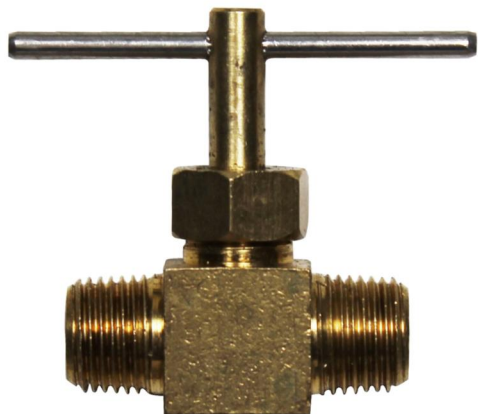

BMR REFERENCE 6810

O-I MANUFACTURING FRANCE REFERENCE