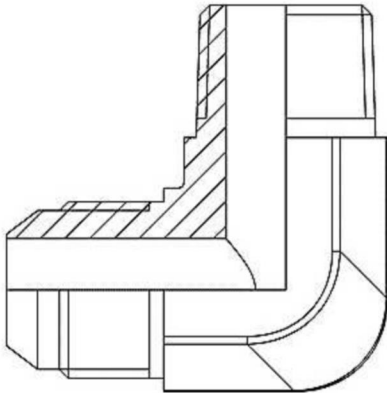

BMR REFERENCE 1SA99620

O-I MANUFACTURING FRANCE REFERENCE 8076338