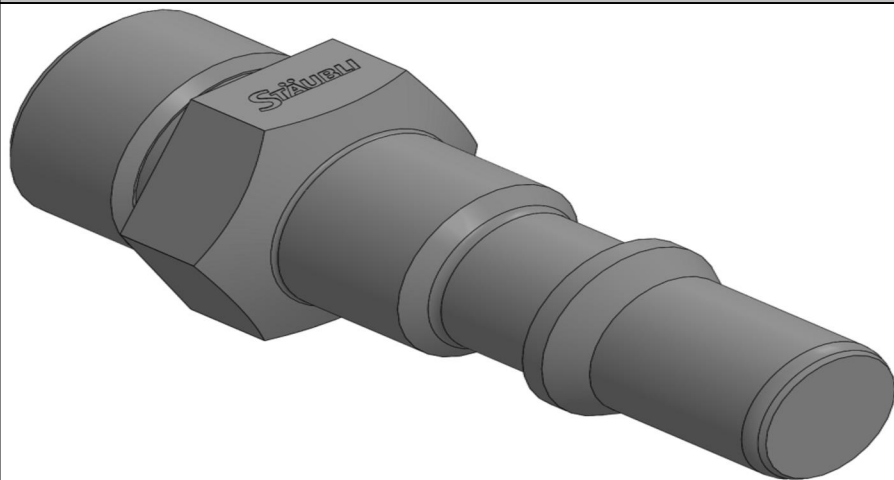

BMR REFERENCE RBE08.6152

O-I MANUFACTURING FRANCE REFERENCE

MAIN CHARACTERISTICS :

Embout de raccordement Staubli RBE08.6152

Boquilla de conexión Staubli RBE08.6152

No contractual picture

INDUSTRY :	VERRERIE	UNITS	Pièce
MACHINE :		MINIMUM QUANTITY	1,00
UNIT PRICE IN EUROS WITHOUT VAT	11,63 €	Delivery FR :	6 days*
SUPPLIER :	BMR 931 Route de Saint-Chamas 13680 LANCON PROVENCE FRANCE	Tél. 04.42.55.31.67 Fax : 09.72.30.68.19	E-mail : info@bmr-france.fr Website : www.bmr-industry.com