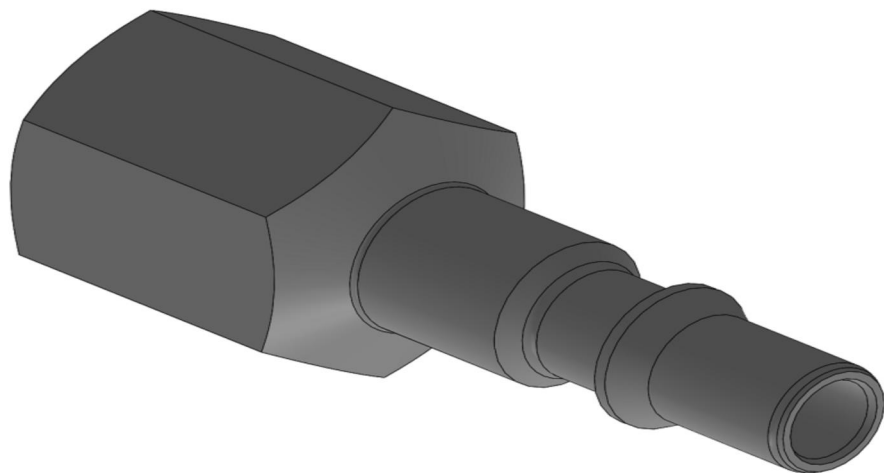

BMR REFERENCE RBE06.6101

O-I MANUFACTURING FRANCE REFERENCE

MAIN CHARACTERISTICS :

Embout RBE06.6101

Boquilla RBE06.6101

No contractual picture

INDUSTRY :	VERRERIE	UNITS	Pièce
MACHINE :		MINIMUM QUANTITY	1,00
UNIT PRICE IN EUROS WITHOUT VAT	6,14 €	Delivery FR :	8 days*
SUPPLIER :	BMR 931 Route de Saint-Chamas 13680 LANCON PROVENCE FRANCE	Tél. 04.42.55.31.67 Fax : 09.72.30.68.19	E-mail : info@bmr-france.fr Website : www.bmr-industry.com